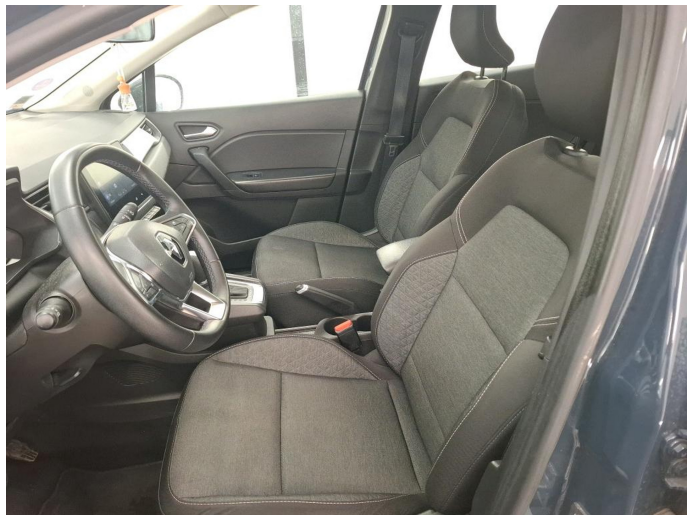

Foto's voertuig